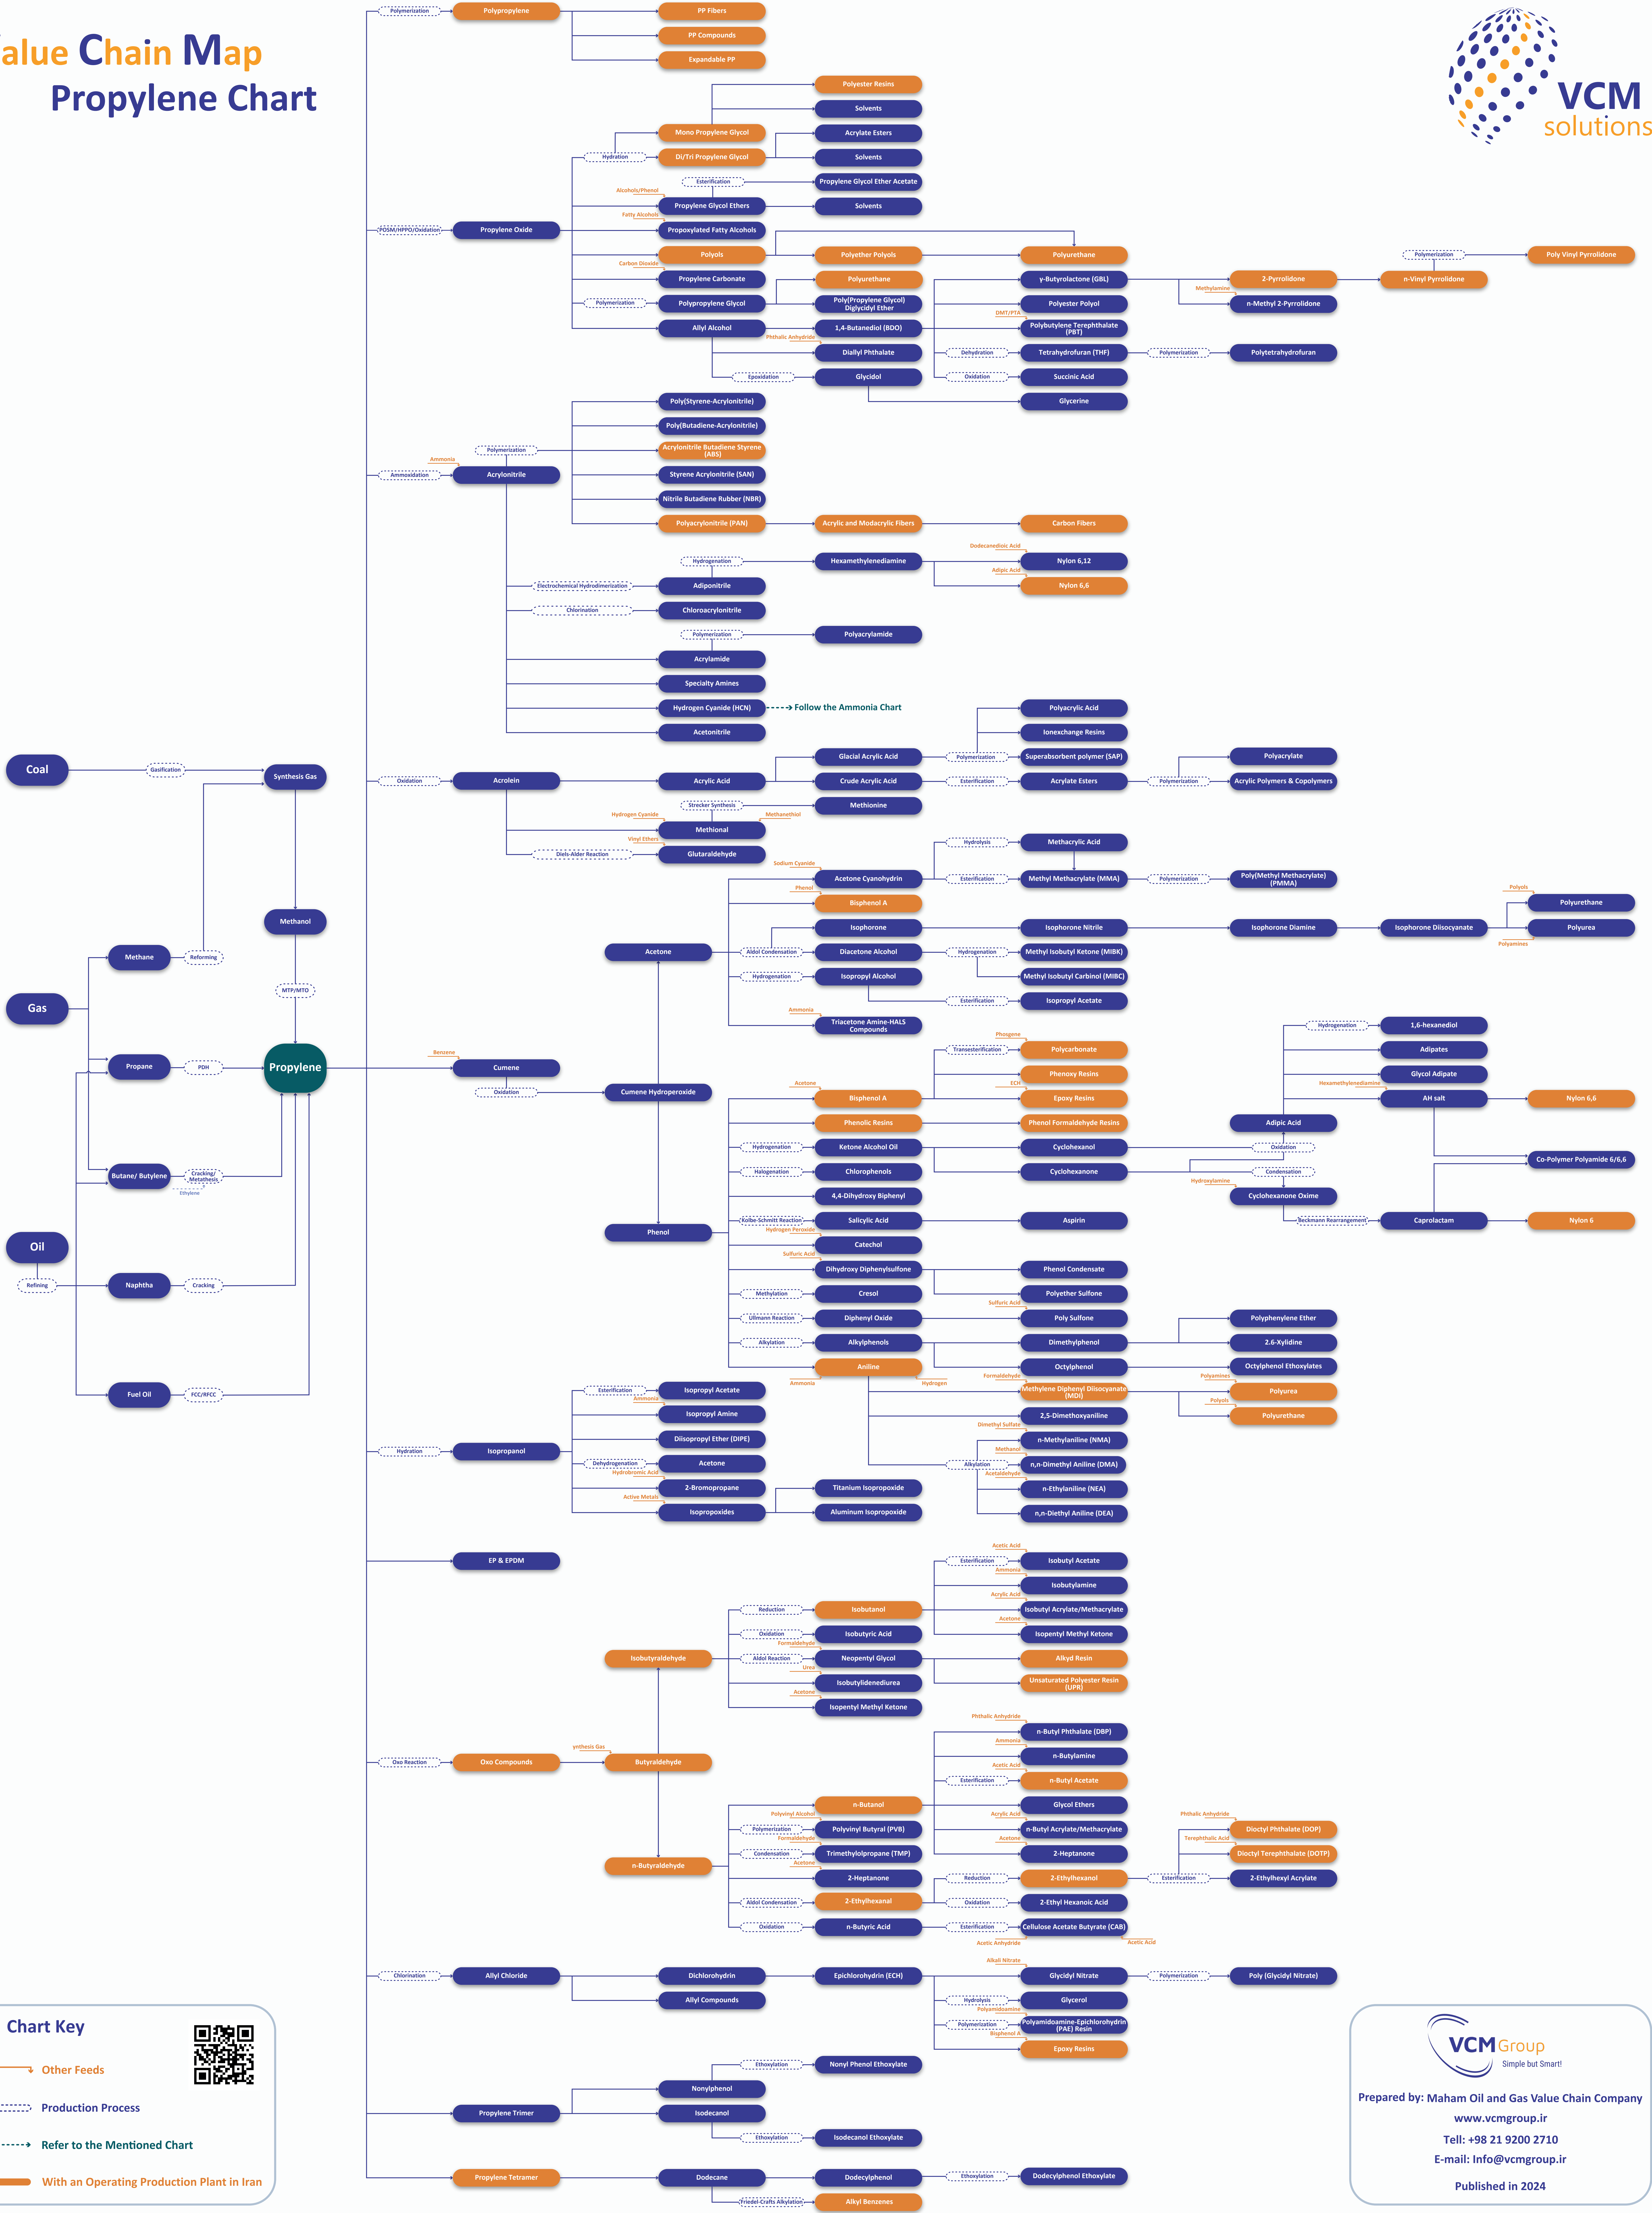

Value Chain Map

Propylene Chart

VCM Group
Simple but Smart

Prepared by: Maham Oil and Gas Value Chain Company
www.vcmgroup.ir
Teli: +98 21 9200 2710
E-mail: Info@vcmgroup.ir
Published in 2024